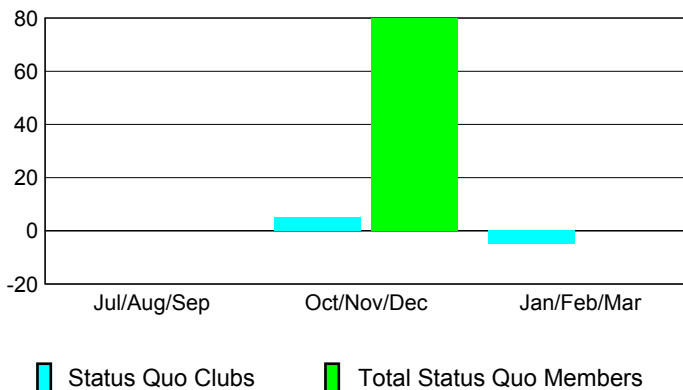

Club Results 2008-2009

Goal, New, Dropped, Gain/Loss

Comparison of Club Gain/Loss

Current Year Compared to the Previous Year

YTD Status Quo Clubs 2008-2009

Status Quo Clubs Compared to Status Quo Members

MEMBERSHIP

Membership Results 2008-2009

Membership 2007-2008

Month	Net Memb Goal	Actual New Memb	Actual Dropped Memb	Gain/Loss of Memb	Gain/Loss of Memb
Jul/Aug/Sep	0	39	-71	-32	-17
Oct/Nov/Dec	0	43	-60	-17	-22
Jan/Feb/Mar	0	49	-60	-11	24
Totals	0	131	-191	-60	-15