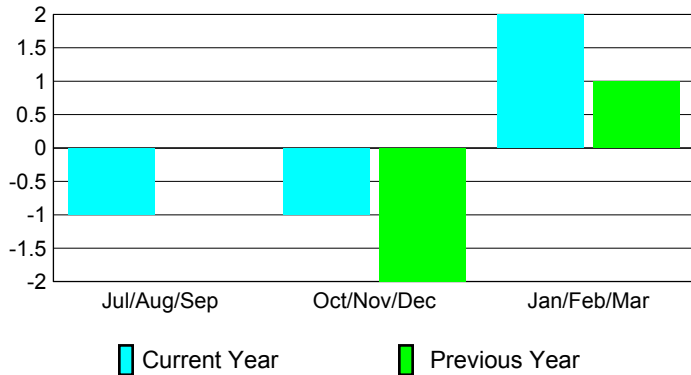

2008-2009 GMT Quarterly Report for District (or Undistricted) **District 105 I**

GMT: **HOWARD PATRICK LEE**

Location: **REPUBLIC OF IRELAND**

GMT CA: **4**

CLUBS

Club Results 2008-2009

Clubs 2007-2008

Month	New Club Goal	Actual New Clubs	Actual Dropped Clubs	Gain/Loss of Clubs	Gain/Loss of Clubs
Jul/Aug/Sep	0	0	-1	-1	0
Oct/Nov/Dec	0	0	-1	-1	-2
Jan/Feb/Mar	0	0	2	2	1
Totals	0	0	0	0	-1

Club Results 2008-2009

Goal, New, Dropped, Gain/Loss

Comparison of Club Gain/Loss

Current Year Compared to the Previous Year

YTD Status Quo Clubs 2008-2009

Status Quo Clubs Compared to Status Quo Members

MEMBERSHIP