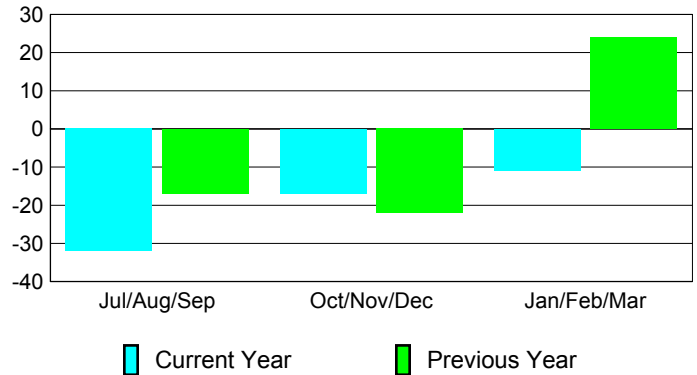

Membership Results 2008-2009

Membership 2007-2008

Month	Net Memb Goal	Actual New Memb	Actual Dropped Memb	Gain/Loss of Memb	Gain/Loss of Memb
Jul/Aug/Sep	0	39	-71	-32	-17
Oct/Nov/Dec	0	43	-60	-17	-22
Jan/Feb/Mar	0	49	-60	-11	24
Totals	0	131	-191	-60	-15

Membership Results 2008-2009

Goal, New, Dropped, Gain/Loss

Comparison of Membership Gain/Loss

Current Year Compared to the Previous Year

Gender Comparison 2008-2009