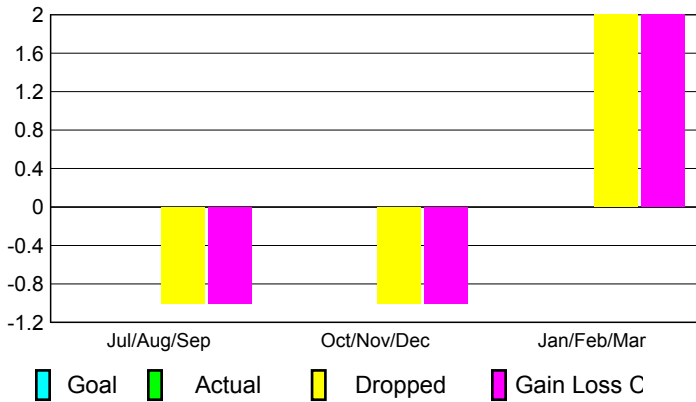

2008-2009 GMT Quarterly Report for District (or Undistricted) **District 105 I**

GMT: **HOWARD PATRICK LEE**

Location: **REPUBLIC OF IRELAND**

GMT CA: **4**

CLUBS

Club Results 2008-2009

Clubs 2007-2008

Month	New Club Goal	Actual New Clubs	Actual Dropped Clubs	Gain/Loss of Clubs	Gain/Loss of Clubs
Jul/Aug/Sep	0	0	-1	-1	0
Oct/Nov/Dec	0	0	-1	-1	-2
Jan/Feb/Mar	0	0	2	2	1
Totals	0	0	0	0	-1

Club Results 2008-2009

Goal, New, Dropped, Gain/Loss

Comparison of Club Gain/Loss

Current Year Compared to the Previous Year

YTD Status Quo Clubs 2008-2009

Status Quo Clubs Compared to Status Quo Members

MEMBERSHIP

Membership Results 2008-2009

Membership 2007-2008

Month	Net Memb Goal	Actual New Memb	Actual Dropped Memb	Gain/Loss of Memb	Gain/Loss of Memb
Jul/Aug/Sep	0	39	-71	-32	-17
Oct/Nov/Dec	0	43	-60	-17	-22
Jan/Feb/Mar	0	49	-60	-11	24
Totals	0	131	-191	-60	-15