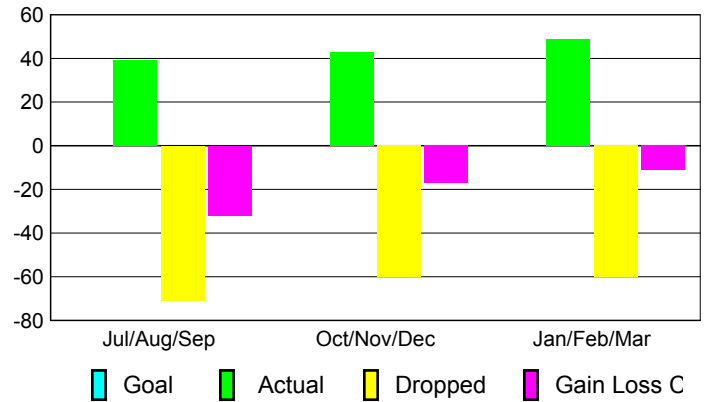

Membership Results 2008-2009

Goal, New, Dropped, Gain/Loss